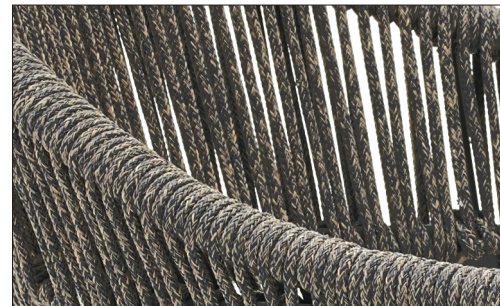

TEXTURE PERLA

TEXTURE GREY BROWN

VAR#TEX BRONZO

SCHIENALE - BACK

CORDINO VAR#TEX BIANCO - WHITE ROPE

CORDINO PERLA - PERLA ROPE

CORDINO GREY BROWN - GREY BROWN ROPE

CORDINO VAR#TEX BRONZO - VAR#TEX BRONZO N ROPE