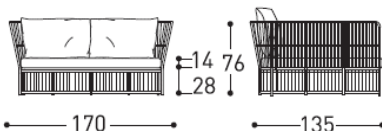

FINITURA INTRECCIO
WEAVING FINISH

Cordino Perla
Perla Rope

Cordino Grey Brown
Grey Brown Rope

istruzioni d'uso
using instruction

IGSED

telo copertura
cover

9469C

MODELLO REGISTRATO
REGISTERED MODEL

1440
Daybed compact base
Base Compact Daybed

cuscino seduta e 2 cuscini schienale inclusi
seat and 2 back cushions included
2 pz - art. 2729 (70X55)

Pz	L	P	H
1	172	144	80
	67 ³ / ₄	56 ³ / ₄	31 ¹ / ₂

m³ 1,981 - Kg 56,4 tot.
Kg 45,9 net
28,5 + 17,4 cusc.

Cuscini compresi
Cushions included

1440A
Daybed compact CONFORT
CONFORT Compact Daybed

cuscino seduta e 4 cuscini schienale inclusi
seat and 4 back cushions included
2 pz - art. 2729 (70X55) | 2 pz - art. 2726 (60X40)