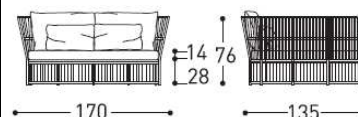

1440
Daybed compact base
Base Compact Daybed

cuscino seduta e 2 cuscini schienale inclusi
seat and 2 back cushions included
2 pz - art. 2729 (70X55)

Pz	L	P	H
1	172	144	80
	67 ³ / ₄	56 ³ / ₄	31 ¹ / ₂

m³ 1,981 - Kg 56,4 tot.
Kg 45,9 net
28,5 + 17,4 cusc.

Cuscini compresi
Cushions included

1440A
Daybed compact CONFORT
CONFORT Compact Daybed

cuscino seduta e 4 cuscini schienale inclusi
seat and 4 back cushions included
2 pz - art. 2729 (70X55) | 2 pz - art. 2726 (60X40)

Pz	L	P	H
1	172	144	80
	67 ³ / ₄	56 ³ / ₄	31 ¹ / ₂

m³ 1,981 - Kg 57,8 tot.
Kg 47,3 net
28,5 + 18,8 cusc.

Cuscini compresi
Cushions included

STRUCTURAL COMPONENTS

COMPACT DAYBED WITH POWDER COATED ALUMINIUM FRAME AND SYNTHETIC FIBER WEAVING. FEET IN POLYPROPYLENE.